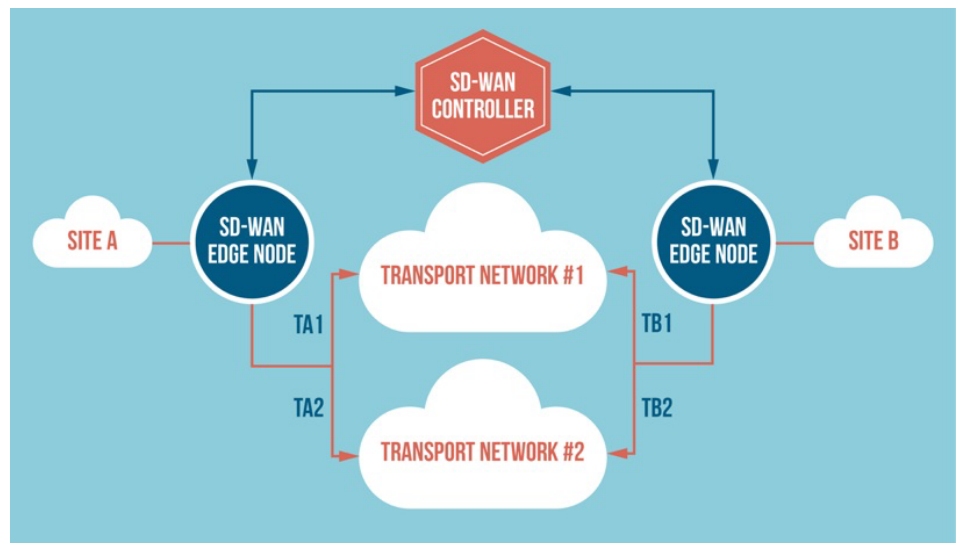

REDUNDANCY

SD-WAN solutions can combine your MPLS and Internet connections so they don't sit idle. By dynamically and intelligently routing traffic over multiple circuits to improve efficiency, and providing seamless packet-by-packet routing to keep you up and running if there's a circuit failure, you and your employees can be more efficient and productive throughout the day.

DYNAMIC BANDWIDTH

Do you utilize or plan to utilize other cloud services, such as AWS, Azure or Google? Many SD-WAN providers connect directly to many of these cloud providers. Additionally, there are options that allow bandwidth to grow dynamically as your cloud needs change.

NETWORK FUNCTION VIRTUALIZATION

We can also provide partnerships with companies that can virtualize out many network functions, such as firewalls, VPNs, load balancing, application acceleration, etc.

ABOUT US

Alamo Telecom designs and delivers IT & communications solutions and services that help organizations execute on their strategic goals.

Our focus? Every business is unique, so we start with listening to the needs of our clients, and then exceed those needs in every way.

Contact us today to learn more about what SD-WAN services are right for your business.

Alamo Telecom
8034 Culebra Rd, Ste 525, San Antonio, TX 78251,
<https://alamotelecom.com>
844-644-6148